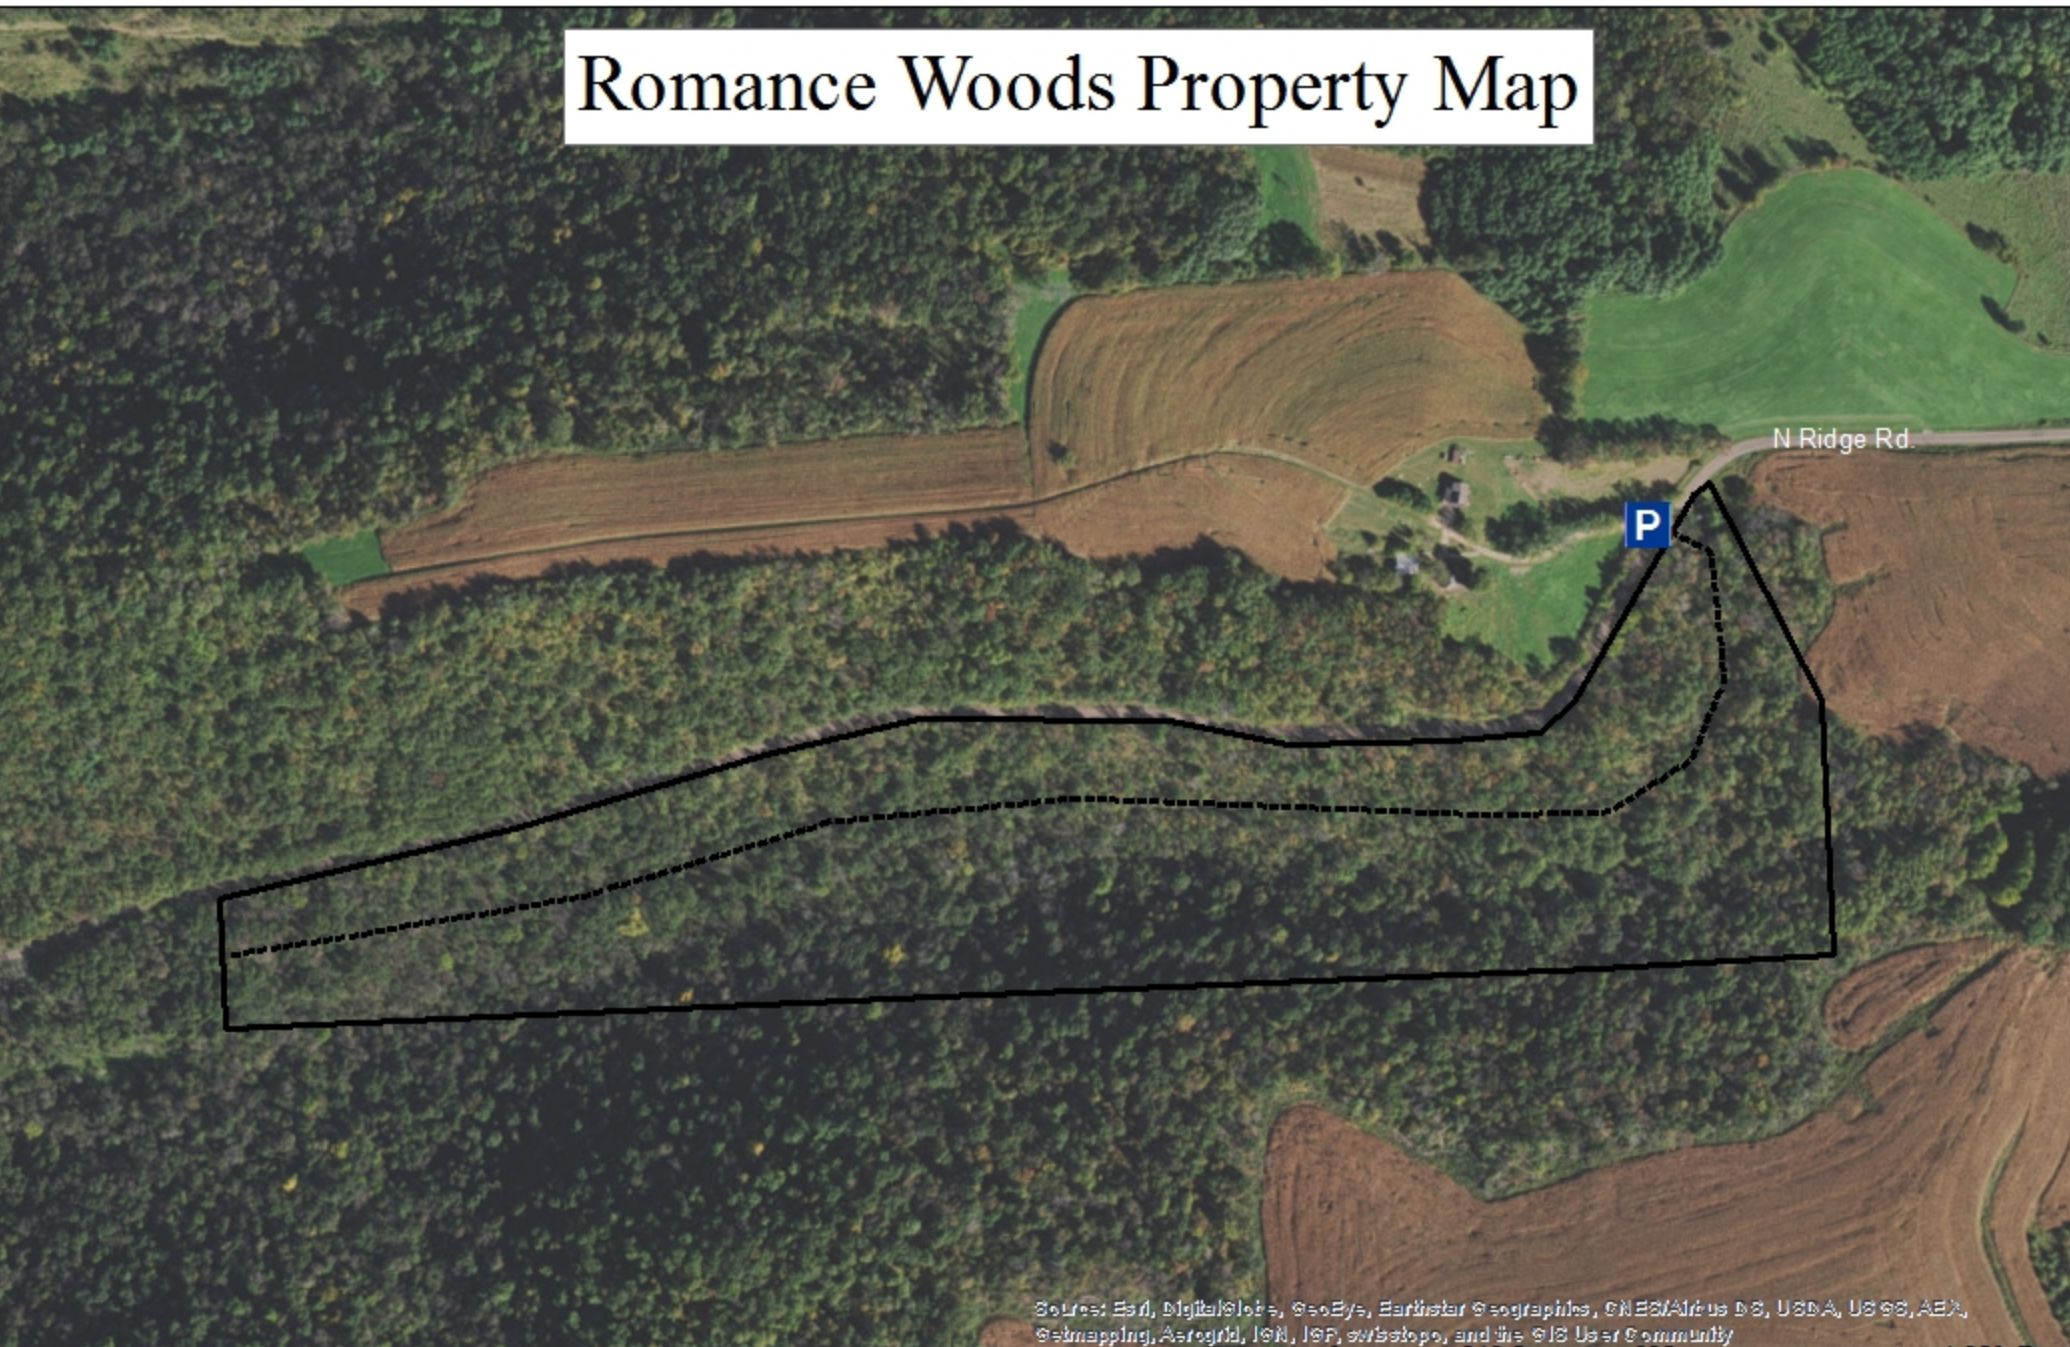

Romance Woods Property Map

N Ridge Rd.

P

Source: Esri, DigitalGlobe, GeoEye, Earthstar Geographics, CNES/Airbus DS, USDA, USGS, Aero, Swisstopo, and the GIS User Community

0 312.5 625 1,250 Feet

Property Address: E2625 N Ridge Rd, Genoa, WI 54632

Phone: 608-784-3606
Website: www.mississippivalleyconservancy.org

Legend

- Parking & Access
- Trails
- Property Boundary

Vernon Co
Webster & Liberty Twp
T12-13N R3W
Sec 1,35,36
43°34'04.8"N 91°07'18.8"W