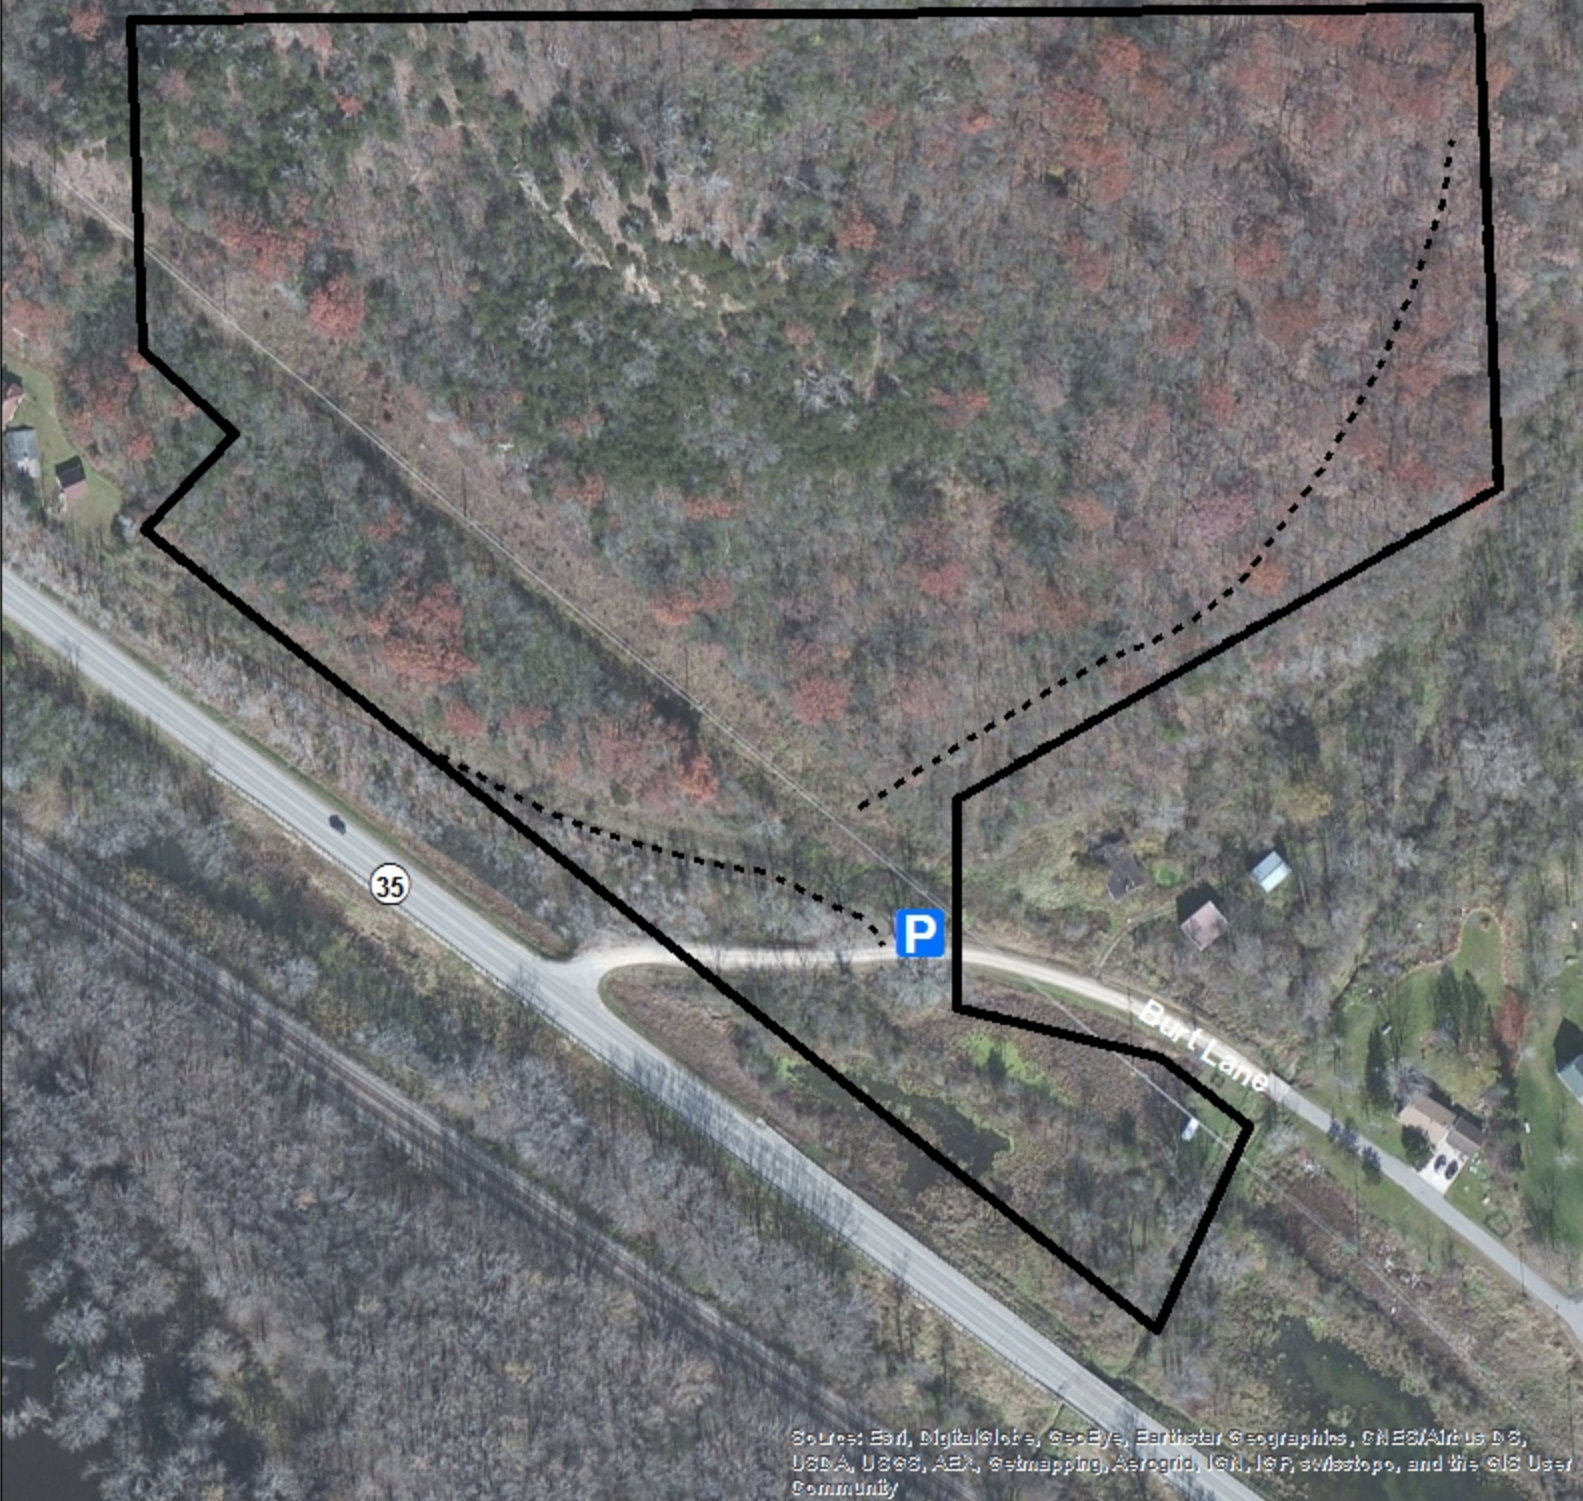

Angel Bluff Property Map

Source: Esri, DigitalGlobe, GeoEye, Earthstar Geographics, CNES/Airbus DS, USDA, USGS, AEA, Getmapping, Aerogrid, IGN, IGP, swisstopo, and the GIS User Community

Property Address: W582 Burt Ln, Fountain City WI 54629

- Legend**
- Multi-Use Trail
 - ▭ Property Boundary
 - P Parking & Access

Buffalo Co
Buffalo Twp.
T19N - R11W
Sec 36

44°04'52.0"N 91°38'52.4"W