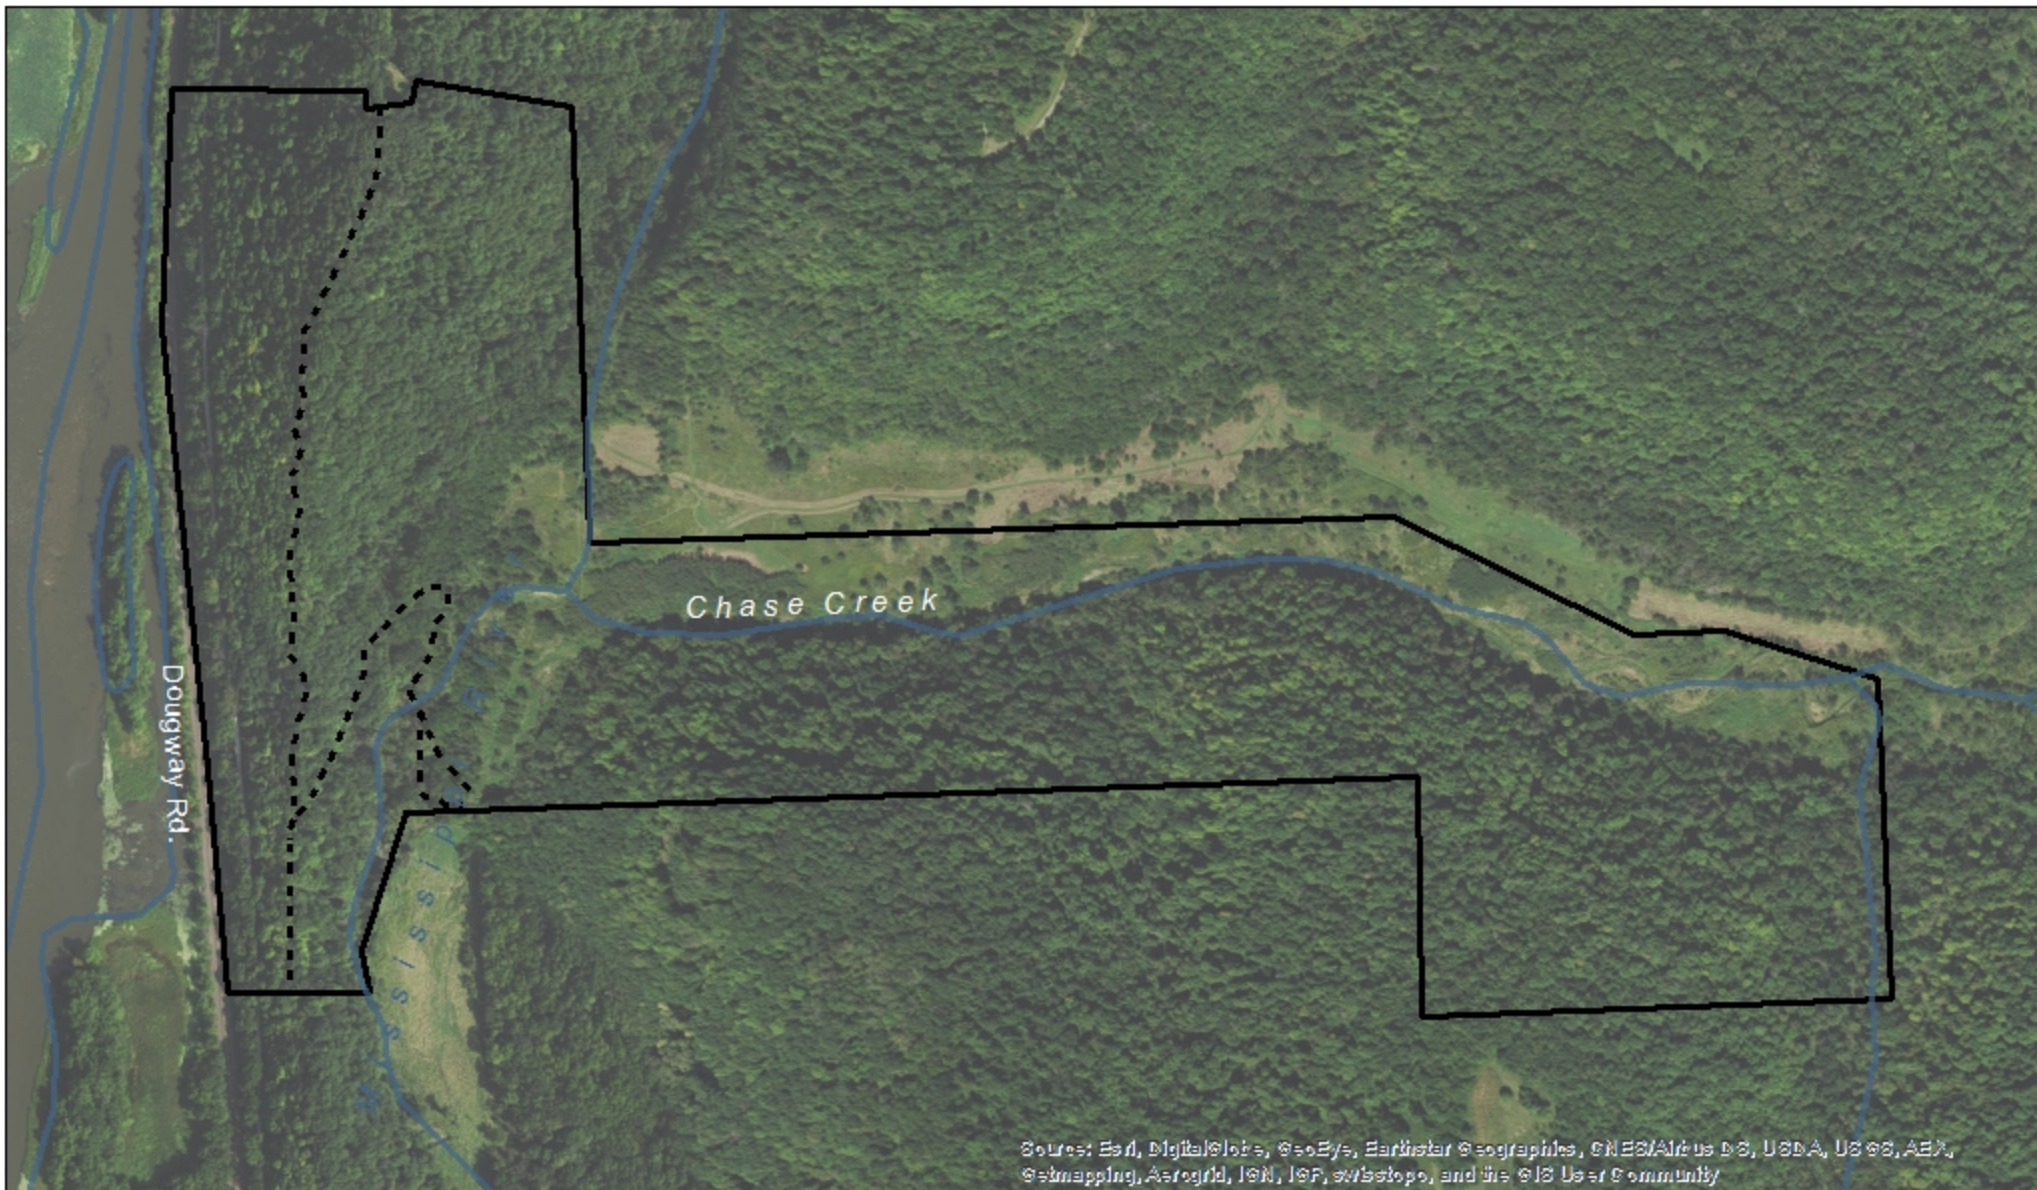

# Devils Backbone Property Map

Source: Esri, DigitalGlobe, GeoEye, Earthstar Geographics, CNES/Airbus DS, USDA, USGS, Aero, Smap, AeroGrid, IGN, IGF, swisstopo, and the GIS User Community

Property address: 9659 DUGWAY RD GLEN HAVEN 53810

## Legend

- DBB Property
- Rivers & Streams
- Trails

Website: [www.mississippivalleyconservancy.org](http://www.mississippivalleyconservancy.org)  
Phone: 608-784-3606

Grant Co.  
Bloomington Twp.  
T4N R6W  
Sec. 2 & 3  
42°51'10.5"N 91°04'12.8"W